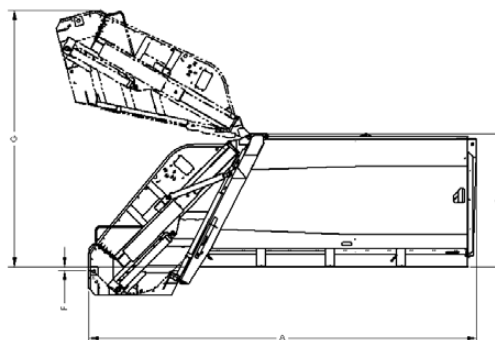

FURY

FURY

Body Specifications

20 CU. YD.

A: LENGTH OF BODY	242"
B: HEIGHT OF BODY ABOVE CHASSIS	95"
C: BODY WIDTH	96"
D: HOPPER OPENING WIDTH	78"
E: HOPPER OPENING HEIGHT	66"
F: LOADING SILL ABOVE CHASSIS FRAME	-2"
G: HEIGHT OF TAILGATE ABOVE CHASSIS FRAME (TAILGATE RAISED)	182"
- HOPPER CAPACITY	2.8 CU. YD.
- HOPPER CAPACITY W/CLD	3.1 CU. YD.
- DYNAMIC HOPPER CAPACITY (CU. YD. /Min.)	6.7 CU. YD.
- APPROX. BODY WEIGHT	13,500 LBS

	Conventional Cab	Cabover Chassis
• Recommended Front Axle Rating	12,000 LBS	20,000 LBS
• Recommended Rear Axle Rating	23,000 LBS	23,000 LBS
• Recommended Rear Suspension Rating	30,000 LBS	30,000 LBS
• Recommended Drop Axle Rating	14,000 LBS	14,000 LBS
• Recommended Minimum GVWR	49,000 LBS	57,000 LBS
• CA Cab to Drive Axle	148"	148"
• Estimated Wheelbase	216"	176"
• CF Minimum to End of Frame	171"	171"

Body Construction

- Roof: 10 gauge GR80
- Sides: 10 gauge GR80
- Floor: 10 gauge GR80
- Ejection Panel: 10 gauge GR80
- Sweep Face 3/16 GR100
- Tailgate Upper: 10 gauge GR80
- Tailgate Lower: 7 gauge GR50
- Tailgate Floor: 3/16 GR100