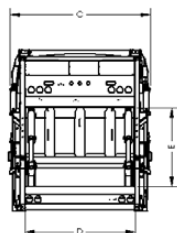

FURY

FURY

Body Specifications

20 CU. YD.

A: LENGTH OF BODY	242"
B: HEIGHT OF BODY ABOVE CHASSIS	95"
C: BODY WIDTH	96"
D: HOPPER OPENING WIDTH	78"
E: HOPPER OPENING HEIGHT	66"
F: LOADING SILL ABOVE CHASSIS FRAME	-2"
G: HEIGHT OF TAILGATE ABOVE CHASSIS FRAME (TAILGATE RAISED)	182"
- HOPPER CAPACITY	2.8 CU. YD.
- HOPPER CAPACITY W/CLD	3.1 CU. YD.
- DYNAMIC HOPPER CAPACITY (CU. YD. /Min.)	6.7 CU. YD.
- APPROX. BODY WEIGHT	13,500 LBS

	Conventional Cab	Cabover Chassis
• Recommended Front Axle Rating	12,000 LBS	20,000 LBS
• Recommended Rear Axle Rating	23,000 LBS	23,000 LBS
• Recommended Rear Suspension Rating	30,000 LBS	30,000 LBS
• Recommended Drop Axle Rating	14,000 LBS	14,000 LBS
• Recommended Minimum GVWR	49,000 LBS	57,000 LBS
• CA Cab to Drive Axle	148"	148"
• Estimated Wheelbase	216"	176"
• CF Minimum to End of Frame	171"	171"

Hydraulics

- Oil Reservoir: 50 gal.
- Oil Flow w/ Standard Pump: 36 GPM
- Operating Pressure: 2,500 PSI
- Hose Burst Ratio: 4 to 1
- Return Filter: 10 micron
- Pack Cylinders: 4.5"
- Sweep Cylinders: 4.5"
- Eject Cylinders
- 16 & 20 cu. yd: 5", 1 stage telescopic
- 25 cu. yd: 5.25", 2 stage telescopic
- Tailgate Lift Cylinders: 3.5"